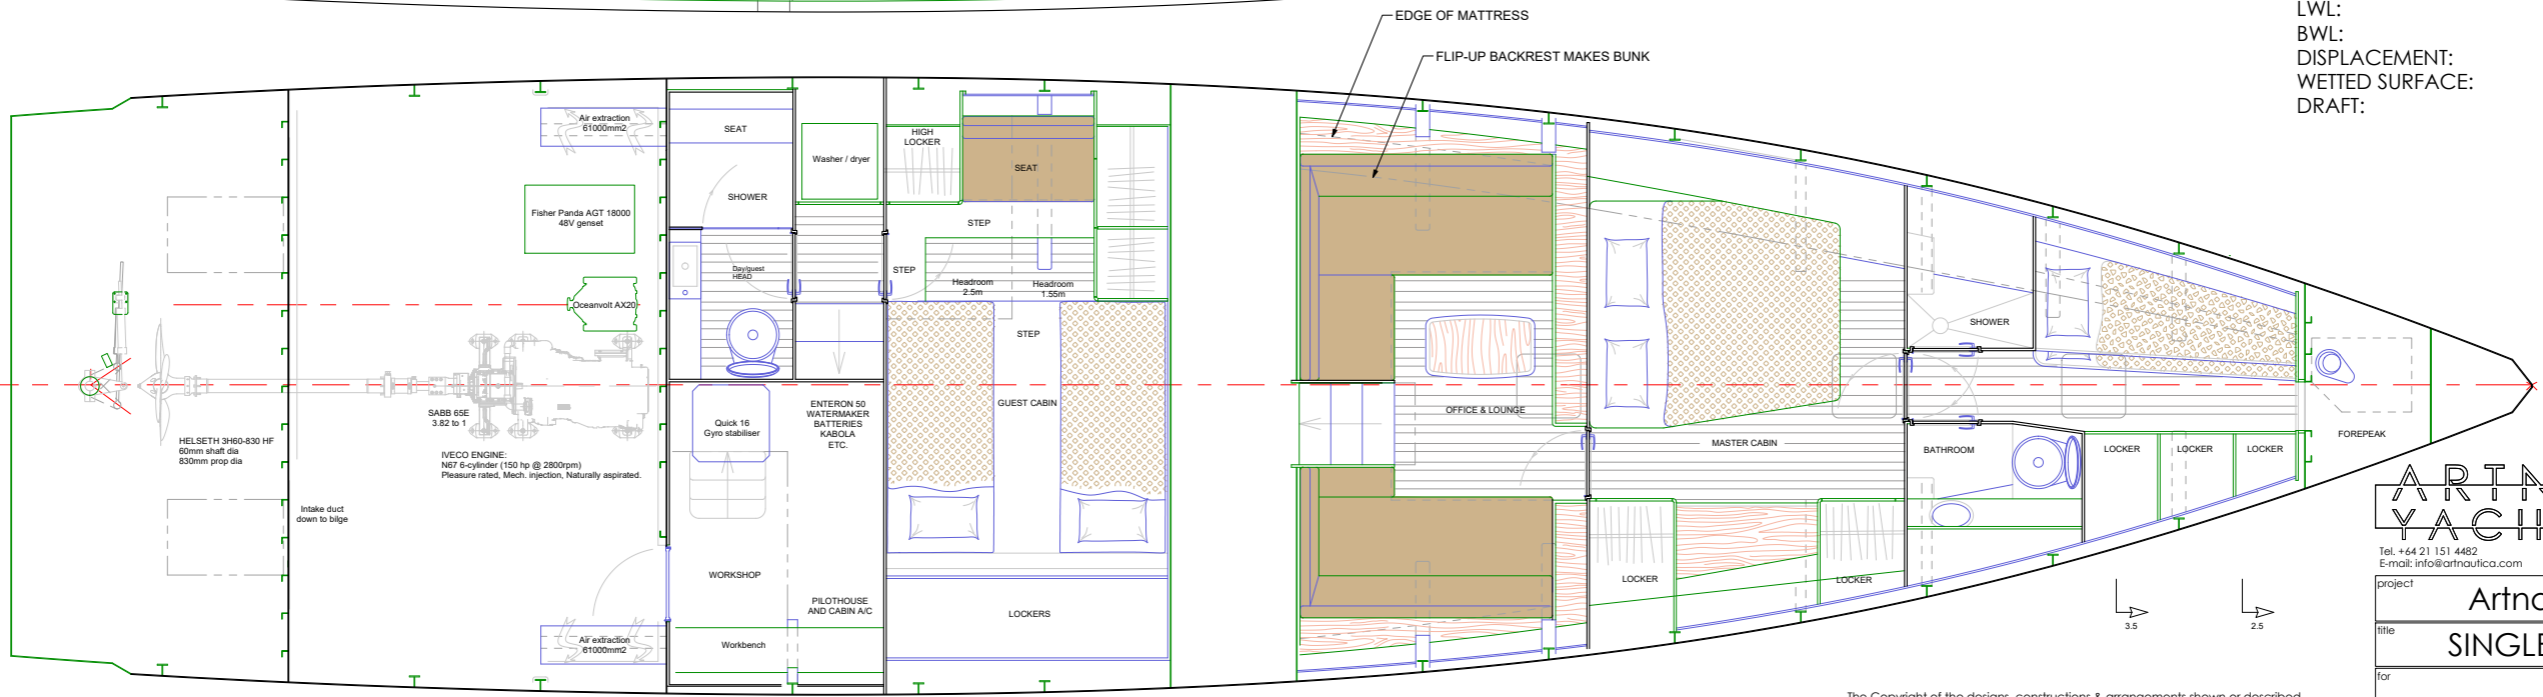

ARTNAUTICA
YACHT DESIGN

Tel: +64 21 151 4462		Skype: dennis.hajamaa	
E-mail: info@artnautica.com		www.artnautica.com	
project	Artnautica LRC65		
title	SINGLE ENGINE GA 1		
for	Client		
date	24-07-2020	drawing no.	010
scale	1:30 @ A1	revision	D