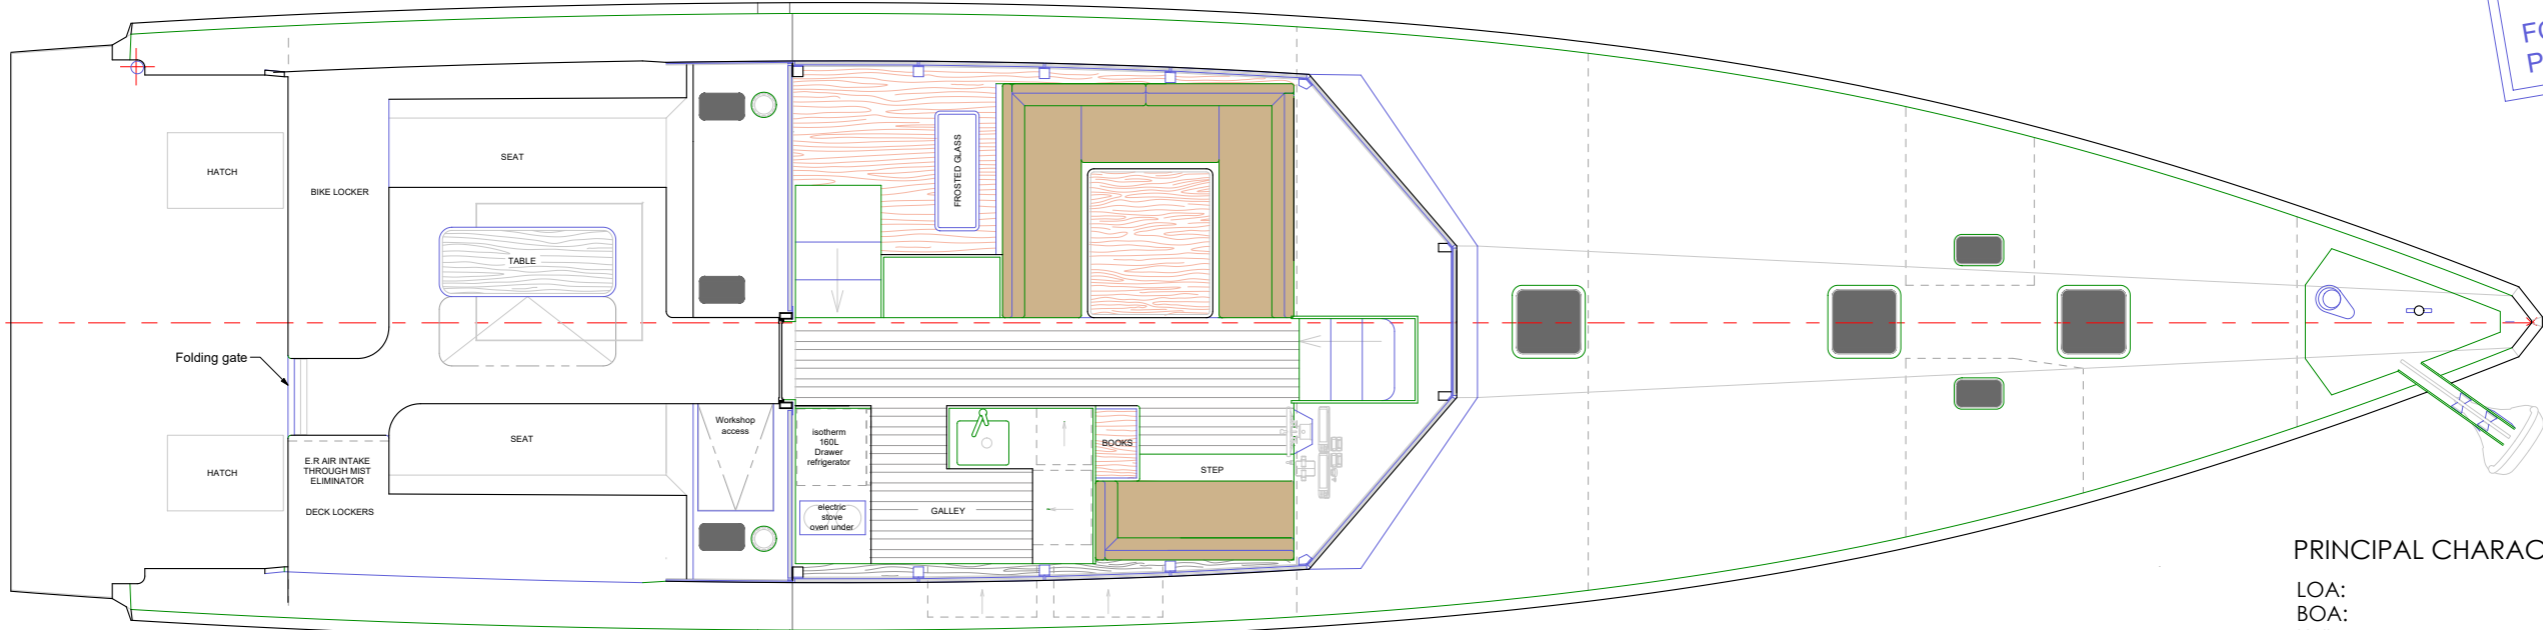

PRINCIPAL CHARACTERISTICS

LOA:	20m
BOA:	5m
LWL:	20m
BWL:	3.65m
DISPLACEMENT:	20t - 22t
WETTED SURFACE:	80m2
DRAFT:	1.15m